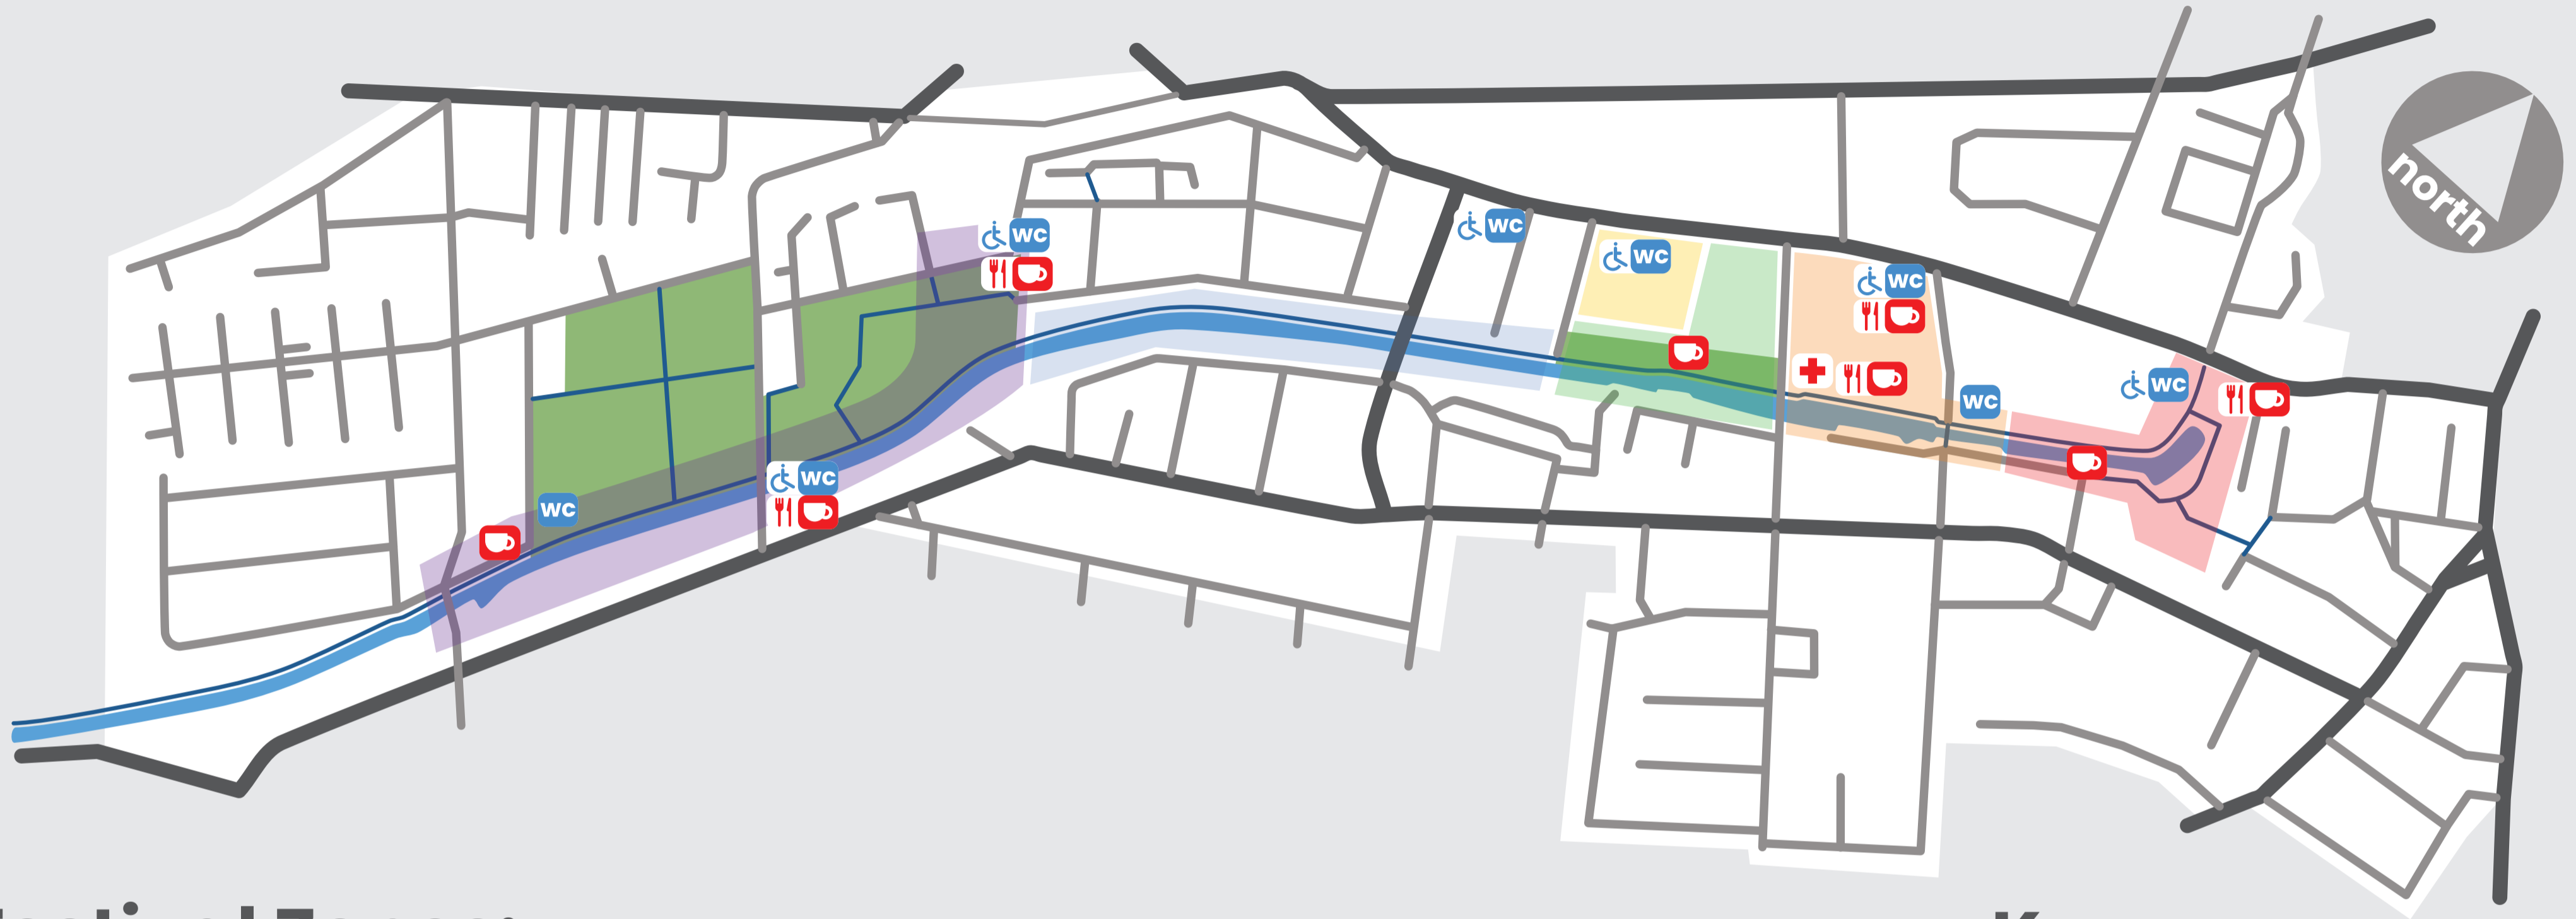

edinburgh
canal festival 2023

join us on
Saturday 17th June

part of the
**fountainbridge
canalside community**

Festival Zones:

-  **Lochrin Basin**
-  **Leamington Liftbridge**
-  **Climate Fringe**
-  **Fountainbridge Green**
-  **Discovery Trail**
-  **Harrison Park**

full programme

scan me
edinburghcanalfestival.org.uk

Key:

-  **first aid station**
-  **drinks & snacks**
-  **light meals & hot food**
-  **toilet**
-  **toilet (accessible)**
-  **canal**
-  **main road**
-  **side road**
-  **footway**
-  **park / public space**